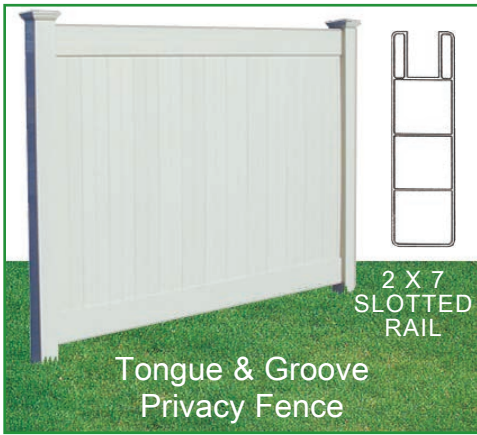

Fully assembled gates are custom made to compliment every fence style. Single gates are available up to 72" wide. Double gates are available up to 144" wide.

Welded gates are stronger and weigh less than traditional gates.

Our welded gates are more aesthetically appealing than traditional gate manufacturing methods.

Welded gates do not have unsightly braces.

Double gates include 2 drop rods

Aluminum Inserts Are Used To Re-inforce Both Hinge Mounts and Latches.

Add style and excitement to fence, deck and railing installations with bent vinyl components.

8' WIDE PRIVACY PANELS • WHITE • ALMOND • KHAKI

8' WIDE SEMI-PRIVACY PANELS • WHITE • ALMOND • KHAKI

Semi-Privacy with 3" Pickets

Semi-Privacy with Alt. 3" and 1 1/2" Pickets (Wide Spaced)

Semi-Privacy with Alt. 3" and 1 1/2" Pickets

Semi-Privacy with Scalloped 3" Pickets • 1/2" Spacing

Semi-Privacy with 6" Pickets

Semi-Privacy with Alt. 6" and 3" Pickets