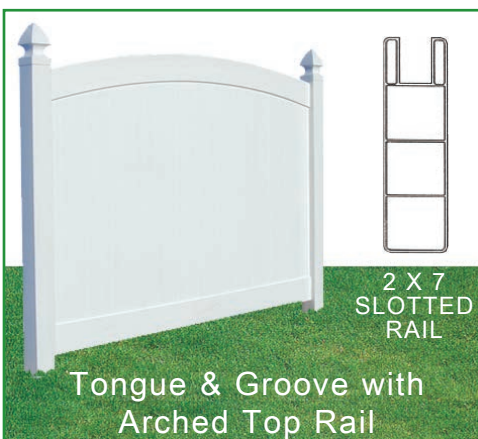

Add style and excitement to fence, deck and railing installations with bent vinyl components.

8' WIDE PRIVACY PANELS • WHITE • ALMOND • KHAKI

8' WIDE SEMI-PRIVACY PANELS • WHITE • ALMOND • KHAKI

Semi-Privacy with 3" Pickets

Semi-Privacy with Alt. 3" and 1 1/2" Pickets (Wide Spaced)

Semi-Privacy with Alt. 3" and 1 1/2" Pickets

Semi-Privacy with Scalloped 3" Pickets • 1/2" Spacing

Semi-Privacy with 6" Pickets

Semi-Privacy with Alt. 6" and 3" Pickets

Semi-Privacy with Double 1 1/2" & Single 6" Pickets

Semi-Privacy with 3" Pickets & Traditional Lattice

Semi-Privacy with 6" Pickets & Traditional Lattice

Semi-Privacy Board on Board

Semi-Privacy Board on Board with Lattice

Semi-Privacy Board on Board with Closed Pickets

8' WIDE NEW ENGLAND PICKET FENCE • WHITE • ALMOND • KHAKI

8' WIDE PANELS FEATURING CURVED VINYL RAILS

ROUTED FENCE RAILS

Fence pickets pass through rails to ensure a clean professional look without the use of Glue or Screws.