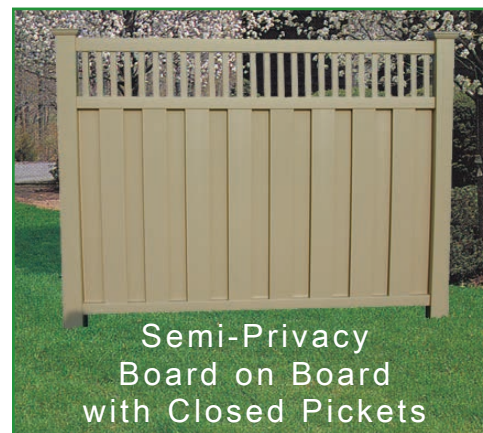

Semi-Privacy with Alt. 3" and 1 1/2" Pickets (Wide Spaced)

Semi-Privacy with Alt. 3" and 1 1/2" Pickets

Semi-Privacy with Scalloped 3" Pickets • 1/2" Spacing

Semi-Privacy with 6" Pickets

Semi-Privacy with Alt. 6" and 3" Pickets

Semi-Privacy with Double 1 1/2" & Single 6" Pickets

Semi-Privacy with 3" Pickets & Traditional Lattice

Semi-Privacy with 6" Pickets & Traditional Lattice

Semi-Privacy Board on Board

Semi-Privacy Board on Board with Lattice

Semi-Privacy Board on Board with Closed Pickets

8' WIDE NEW ENGLAND PICKET FENCE • WHITE • ALMOND • KHAKI

8' WIDE PANELS FEATURING CURVED VINYL RAILS

ROUTED FENCE RAILS

Fence pickets pass through rails to ensure a clean professional look without the use of Glue or Screws.