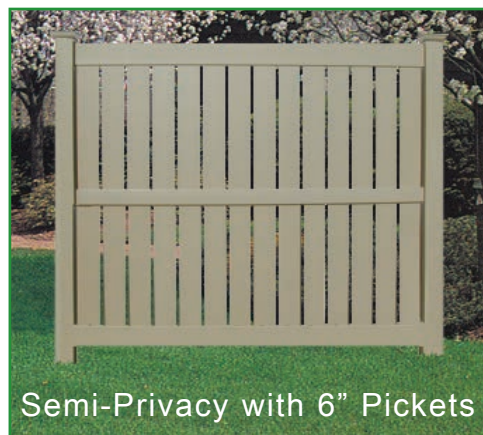

Our welded gates are more aesthetically appealing than traditional gate manufacturing methods.

Welded gates do not have unsightly braces.

Double gates include 2 drop rods

Aluminum Inserts Are Used To Re-inforce Both Hinge Mounts and Latches.

Add style and excitement to fence, deck and railing installations with bent vinyl components.

8' WIDE PRIVACY PANELS • WHITE • ALMOND • KHAKI

8' WIDE SEMI-PRIVACY PANELS • WHITE • ALMOND • KHAKI

Semi-Privacy with 3" Pickets

Semi-Privacy with Alt. 3" and 1 1/2" Pickets (Wide Spaced)

Semi-Privacy with Alt. 3" and 1 1/2" Pickets

Semi-Privacy with Scalloped 3" Pickets • 1/2" Spacing

Semi-Privacy with 6" Pickets

Semi-Privacy with Alt. 6" and 3" Pickets

Semi-Privacy with Double 1 1/2" & Single 6" Pickets

Semi-Privacy with 3" Pickets & Traditional Lattice

Semi-Privacy with 6" Pickets & Traditional Lattice

Semi-Privacy Board on Board

Semi-Privacy Board on Board with Lattice